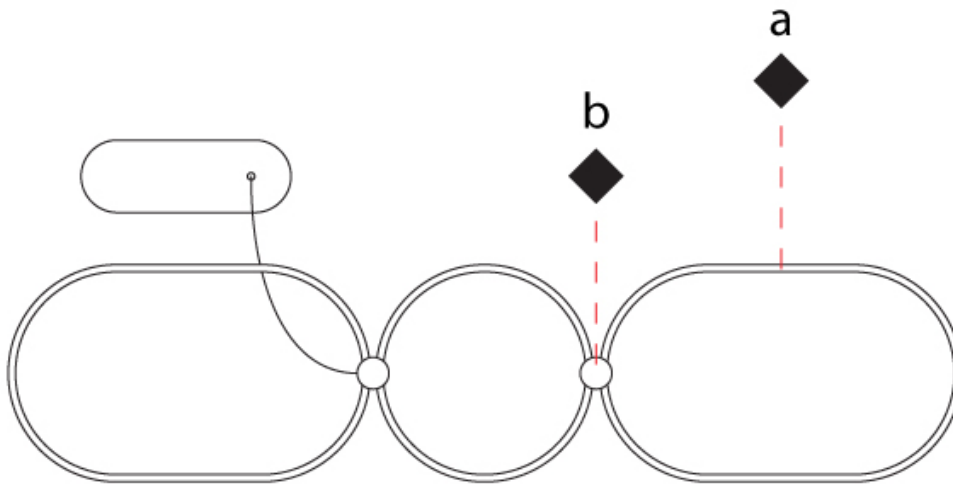

D41096-

PROJECT

TYPE

SPECIFIER

QUANTITY

DATE

D