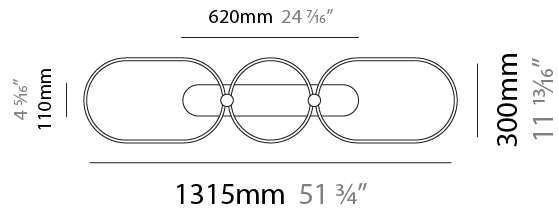

NONAME SURFACE

D42093-

base number   LED Dimming   Color Temperature   Finish Options

1. To build a product code in our configurator select the specify button on the base model # product page
2. To build a manual product code on this datasheet choose from the options listed below in blue font and add the suffix to the base model #

GENERAL

Series: NoName
Partner: Icone
Division: Design
Installation: Surface
Product Type: Ceiling Surface
Mounting Location: Ceiling
Light Distribution: Direct / Indirect

PHYSICAL

Shape: Abstract
Length (mm): 1315
Length (in): 51 3/4
Width (mm): 300
Width (in): 11 13/16
Height (mm): 30
Height (in): 1 3/16
Fixture Finish: [BLK](#) / [WHB](#) / [WHW](#) / [BKB](#) / [BRA](#) / [SBS](#)
Fixture Material: Aluminum

ELECTRICAL

Lamp Type: LED
Input Wattage (W): 41.6
Dimming: [Phase Dimming](#) / [0-10V Dimming](#)
Driver Included: Yes
Driver Location: Integrated
Driver Class: Class 2
Input Voltage (V): 120 - 277
Output Voltage (V): 24

LED

Color Temperature (°K): [2700](#) / [3000](#)
Max. Delivered Lumen (lm): 5700 / 5800
CRI: >80 CRI
Lamp Life (hrs): 50000

OPTICAL

RATINGS AND CERTIFICATIONS

Certified By: Certified for North American Standards
IP rating: IP20

PROJECT
TYPE
SPECIFIER
QUANTITY
DATE