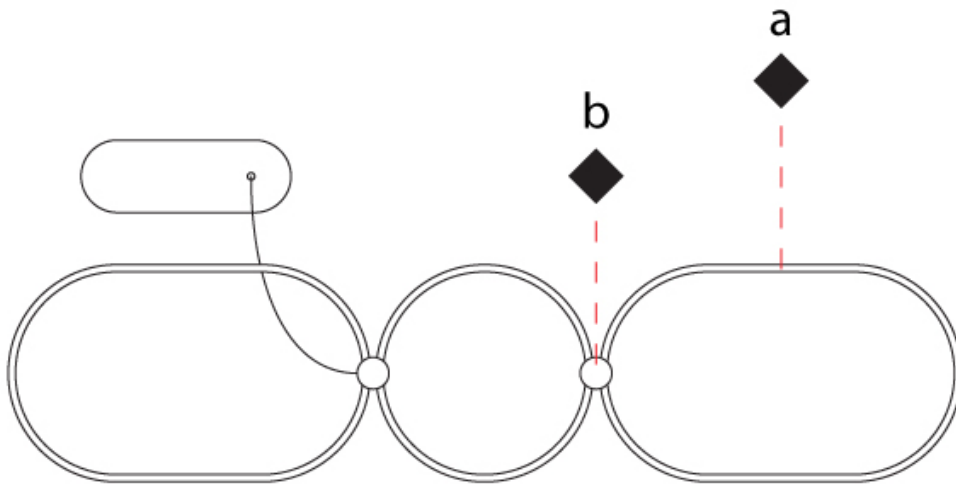

D41097-

PROJECT

TYPE

SPECIFIER

QUANTITY

DATE

D