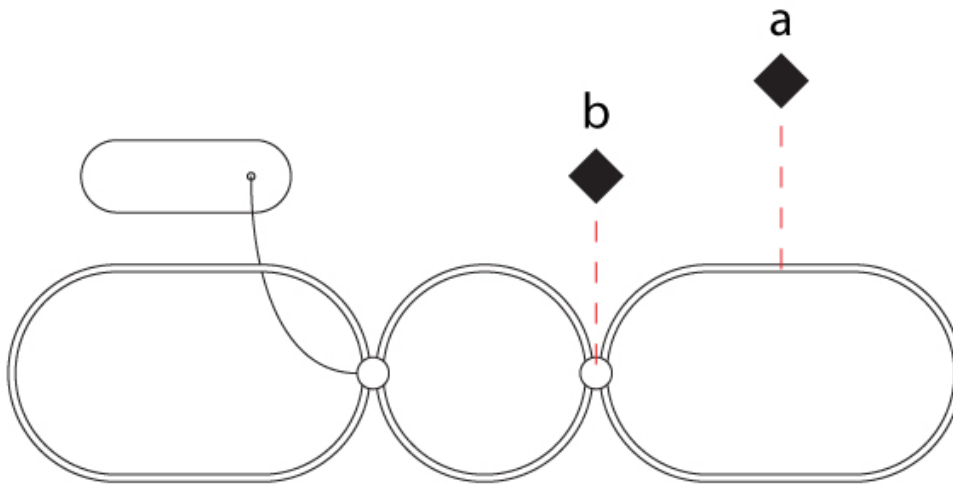

D41098-

PROJECT

TYPE

SPECIFIER

QUANTITY

DATE

D