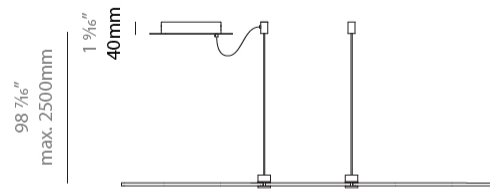

PROJECT	_____
TYPE	_____
SPECIFIER	_____
QUANTITY	_____
DATE	_____

NONAME SUSPENSION

D41096-

base number	LED	Color	Finish
	Dimming	Temperature	Options

1. To build a product code in our configurator select the specify button on the base model # product page
2. To build a manual product code on this datasheet choose from the options listed below in blue font and add the suffix to the base model #

GENERAL

Series: NoName
Partner: Icone
Division: Design
Installation: Suspension
Product Type: Pendant
Mounting Location: Ceiling
Light Distribution: Direct

PHYSICAL

Shape: Abstract
Length (mm): 1315
Length (in): 51 3/4
Width (mm): 300
Width (in): 11 13/16
Height (mm): 30
Height (in): 1 3/16
Max. Overall Height (mm): 2500
Max. Overall Height (in): 98 7/16
Fixture Finish: BLK / WHB / WHW / BKB / BRA / SBS
Fixture Material: Aluminum
Cable Details: 1500mm / 59 1/16"

ELECTRICAL

Lamp Type: LED
Input Wattage (W): 41.6
Dimming: Phase Dimming / 0-10V Dimming
Driver Included: Yes
Driver Location: Integrated
Driver Class: Class 2
Input Voltage (V): 120 - 277
Output Voltage (V): 24

LED

Color Temperature (°K): 2700 / 3000
Max. Delivered Lumen (lm): 5700 / 5880
CRI: >80 CRI
Lamp Life (hrs): 50000

OPTICAL

RATINGS AND CERTIFICATIONS

Certified By: Certified for North American Standards
IP rating: IP20