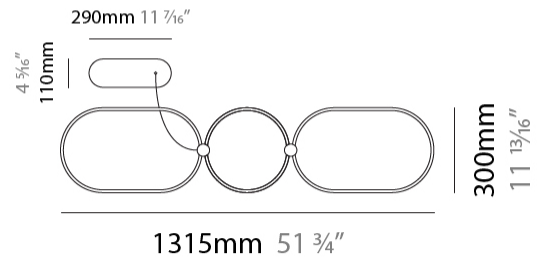

PROJECT	_____
TYPE	_____
SPECIFIER	_____
QUANTITY	_____
DATE	_____

NONAME SUSPENSION

D41096-

base number	LED	Color	Finish
	Dimming	Temperature	Options

1. To build a product code in our configurator select the specify button on the base model # product page
2. To build a manual product code on this datasheet choose from the options listed below in blue font and add the suffix to the base model #

GENERAL

Series: NoName
Partner: Icone
Division: Design
Installation: Suspension
Product Type: Pendant
Mounting Location: Ceiling
Light Distribution: Direct

PHYSICAL

Shape: Abstract
Length (mm): 1315
Length (in): 51 3/4
Width (mm): 300
Width (in): 11 13/16
Height (mm): 30
Height (in): 1 3/16
Max. Overall Height (mm): 2500
Max. Overall Height (in): 98 7/16
Fixture Finish: BLK / WHB / WHW / BKB / BRA / SBS
Fixture Material: Aluminum
Cable Details: 1500mm / 59 1/16"

ELECTRICAL

Lamp Type: LED
Input Wattage (W): 41.6
Dimming: Phase Dimming / 0-10V Dimming
Driver Included: Yes
Driver Location: Integrated
Driver Class: Class 2
Input Voltage (V): 120 - 277
Output Voltage (V): 24

LED

Color Temperature (°K): 2700 / 3000
Max. Delivered Lumen (lm): 5700 / 5880
CRI: >80 CRI
Lamp Life (hrs): 50000

OPTICAL

RATINGS AND CERTIFICATIONS

Certified By: Certified for North American Standards
IP rating: IP20