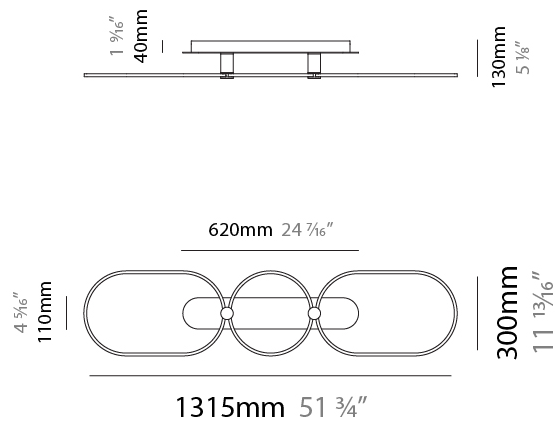

NONAME SURFACE

D42096-

base number   LED Dimming   Color Temperature   Finish Options

PROJECT
TYPE
SPECIFIER
QUANTITY
DATE

1. To build a product code in our configurator select the specify button on the base model # product page
2. To build a manual product code on this datasheet choose from the options listed below in blue font and add the suffix to the base model #

GENERAL

Series: NoName
Partner: Icone
Division: Design
Installation: Surface
Product Type: Ceiling Surface
Mounting Location: Ceiling
Light Distribution: Direct

PHYSICAL

Shape: Abstract
Length (mm): 1315
Length (in): 51 3/4
Width (mm): 300
Width (in): 11 13/16
Height (mm): 30
Height (in): 1 3/16
[Fixture Finish: BLK / WHB / WHW / BKB / BRA / SBS](#)
Fixture Material: Aluminum

ELECTRICAL

Lamp Type: LED
Input Wattage (W): 41.6
[Dimming: Phase Dimming / 0-10V Dimming](#)
Driver Included: Yes
Driver Class: Class 2
Input Voltage (V): 120 - 277
Output Voltage (V): 24

LED

[Color Temperature (°K): 2700 / 3000](#)
Max. Delivered Lumen (lm): 5700 / 5800
CRI: >80 CRI
Lamp Life (hrs): 50000

OPTICAL

RATINGS AND CERTIFICATIONS

Certified By: Certified for North American Standards
IP rating: IP20