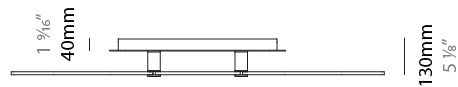

NONAME SURFACE

D42093-

base number   LED Dimming   Color Temperature   Finish Options

1. To build a product code in our configurator select the specify button on the base model # product page
2. To build a manual product code on this datasheet choose from the options listed below in blue font and add the suffix to the base model #

GENERAL

Series: NoName
Partner: Icone
Division: Design
Installation: Surface
Product Type: Ceiling Surface
Mounting Location: Ceiling
Light Distribution: Direct / Indirect

PHYSICAL

Shape: Abstract
Length (mm): 1315
Length (in): 51 3/4
Width (mm): 300
Width (in): 11 13/16
Height (mm): 30
Height (in): 1 3/16
Fixture Finish: [BLK](#) / [WHB](#) / [WHW](#) / [BKB](#) / [BRA](#) / [SBS](#)
Fixture Material: Aluminum

ELECTRICAL

Lamp Type: LED
Input Wattage (W): 41.6
Dimming: [Phase Dimming](#) / [0-10V Dimming](#)
Driver Included: Yes
Driver Location: Integrated
Driver Class: Class 2
Input Voltage (V): 120 - 277
Output Voltage (V): 24

LED

Color Temperature (°K): [2700](#) / [3000](#)
Max. Delivered Lumen (lm): 5700 / 5800
CRI: >80 CRI
Lamp Life (hrs): 50000

OPTICAL

RATINGS AND CERTIFICATIONS

Certified By: Certified for North American Standards
IP rating: IP20

PROJECT
TYPE
SPECIFIER
QUANTITY
DATE