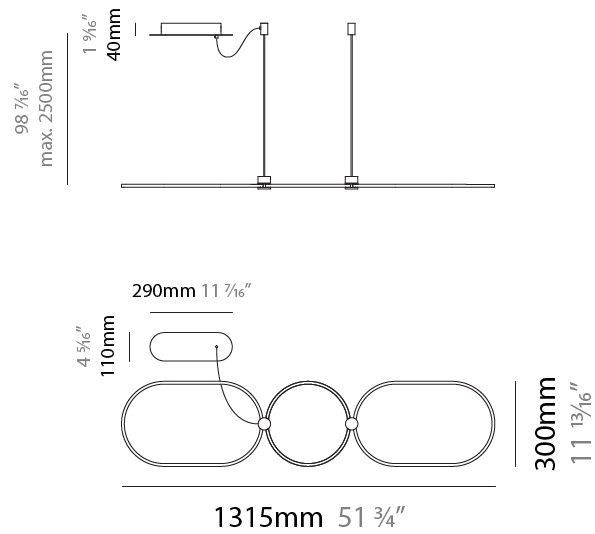

NONAME SUSPENSION

D41098-

base number   LED Dimming   Color Temperature   Finish Options

1. To build a product code in our configurator select the specify button on the base model # product page
2. To build a manual product code on this datasheet choose from the options listed below in blue font and add the suffix to the base model #

GENERAL

Series: NoName
Partner: Icone
Division: Design
Installation: Suspension
Product Type: Pendant
Mounting Location: Ceiling
Light Distribution: Direct / Indirect

PHYSICAL

Shape: Abstract
Length (mm): 1315
Length (in): 51 3/4
Width (mm): 300
Width (in): 11 13/16
Max. Overall Height (mm): 2500
Max. Overall Height (in): 98 7/16
Fixture Finish: [BLK](#) / [WHB](#) / [WHW](#) / [BKB](#) / [BRA](#) / [SBS](#)
Fixture Material: Aluminum
Cable Details: 1500mm / 59 1/16"

ELECTRICAL

Lamp Type: LED
Input Wattage (W): 41.6
Dimming: [Phase Dimming / 0-10V Dimming](#)
Driver Included: Yes
Driver Location: Integrated
Driver Class: Class 2
Input Voltage (V): 120 - 277
Output Voltage (V): 24

LED

Color Temperature (°K): [2700](#) / [3000](#)
Max. Delivered Lumen (lm): 5700 / 5880
CRI: >80 CRI
Lamp Life (hrs): 50000

OPTICAL

RATINGS AND CERTIFICATIONS

Certified By: Certified for North American Standards
IP rating: IP20

PROJECT
TYPE
SPECIFIER
QUANTITY
DATE